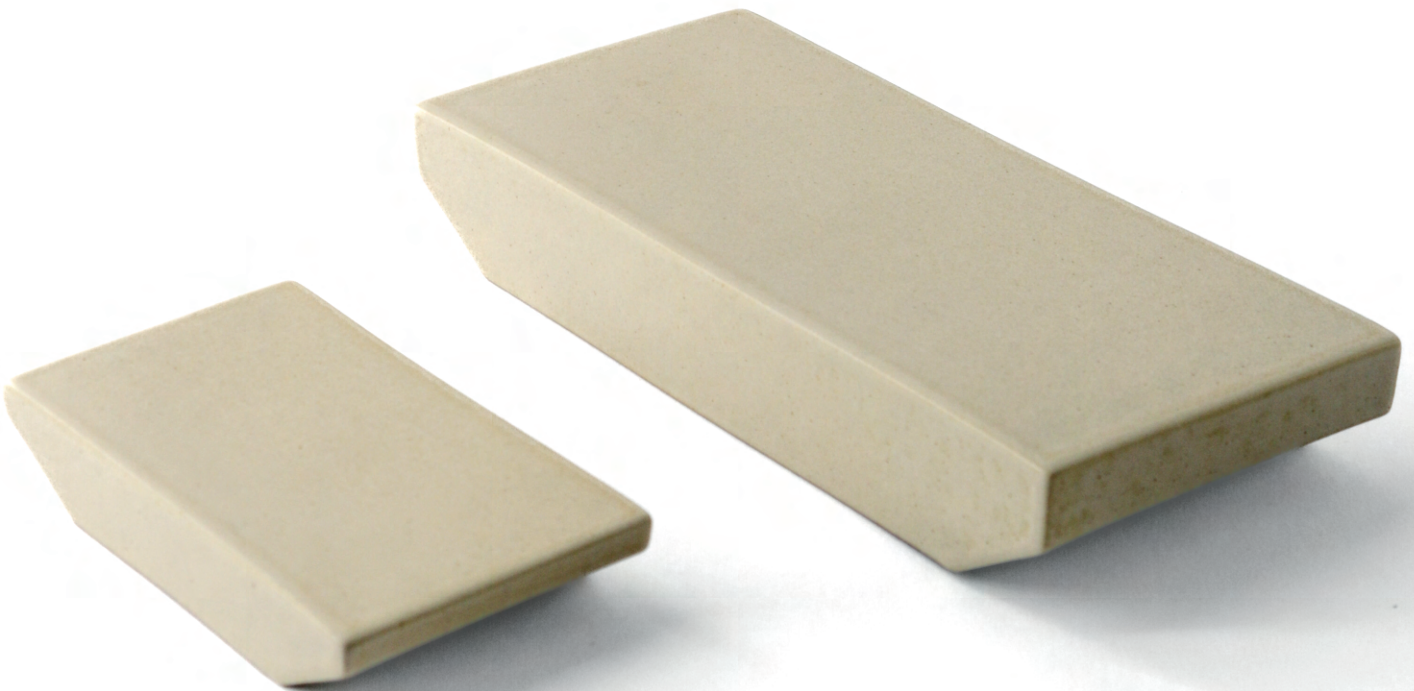

TAIL S + L

THE CHEF'S TABLE || CATALOG

LENGTH S: 10,50 CM | **WIDTH S:** 6,00 CM
LENGTH L: 18,50 CM | **WIDTH L:** 8,00 CM

DESIGNED FOR CHEFS | STONEWARE HANDMADE IN PORTUGAL
DISHWASHER SAFE + MICROWAVE SAFE + FOOD SAFE GLAZES