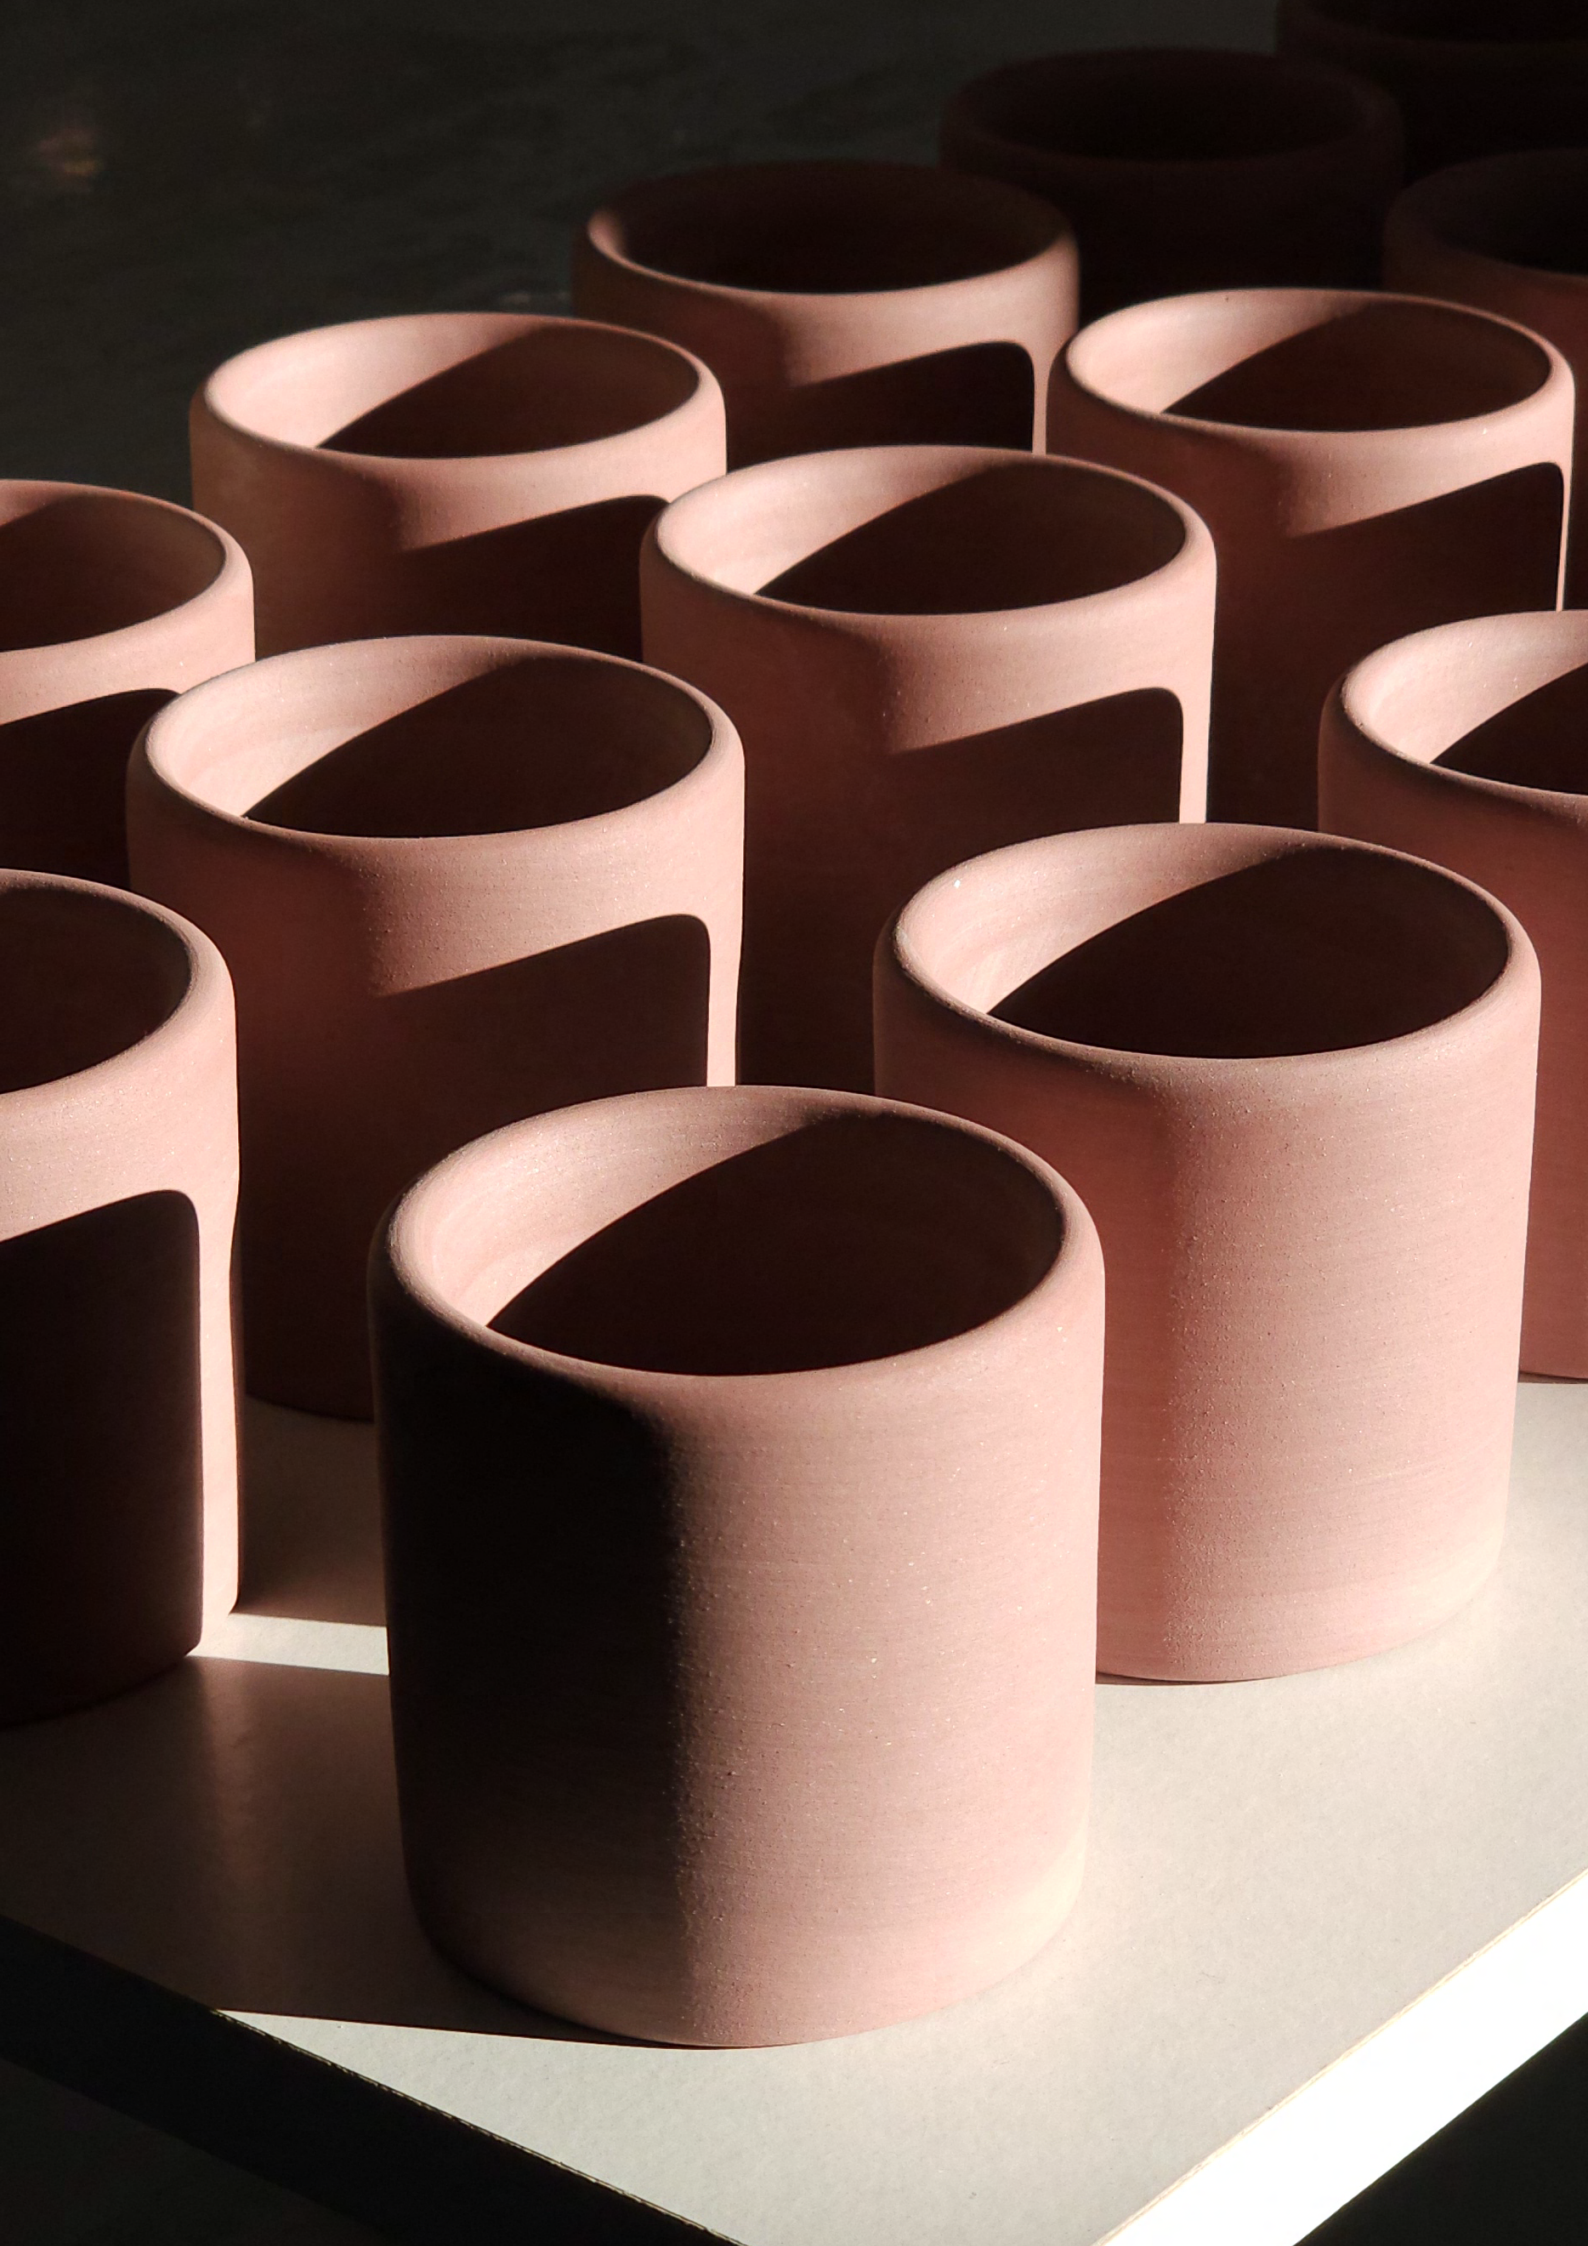

RASO 23

DIAMETER 1: 23,00 CM
HEIGHT: 1,50 CM

RASO 15

DIAMETER 1: 15,00 CM
HEIGHT: 1,50 CM

RASO 12

DIAMETER 1: 12,00 CM
HEIGHT: 1,50 CM

DESIGNED FOR CHEFS | STONEWARE HANDMADE IN PORTUGAL
DISHWASHER SAFE + MICROWAVE SAFE + FOOD SAFE GLAZES

TEA SET

THE CHEF'S TABLE || CATALOG

CUP [+RASO 15]
DIAMETER: 7,00 CM
HEIGHT: 8,00 CM

DESIGNED FOR CHEFS | STONEWARE HANDMADE IN PORTUGAL
DISHWASHER SAFE + MICROWAVE SAFE + FOOD SAFE GLAZES

COFFE SET

THE CHEF'S TABLE || CATALOG

CUP [+RASO 12]
DIAMETER: 5,50 CM
HEIGHT: 6,00 CM

DESIGNED FOR CHEFS | STONEWARE HANDMADE IN PORTUGAL
DISHWASHER SAFE + MICROWAVE SAFE + FOOD SAFE GLAZES

EVORA L + S

THE CHEF'S TABLE || CATALOG

HEIGHT L: 12,50 CM